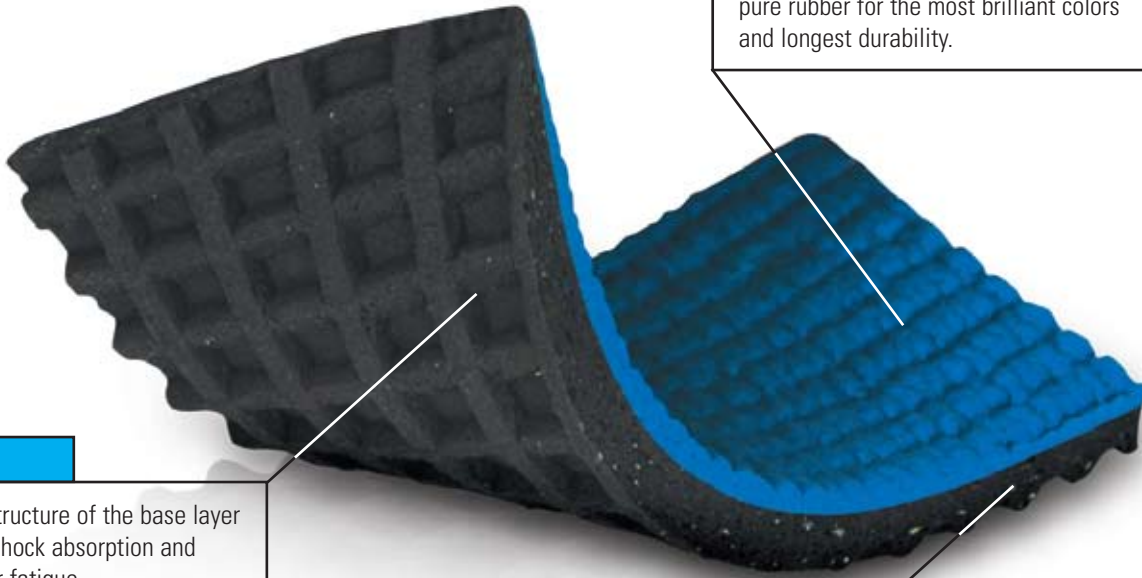

*I.A.A.F. certified and suitable for all NCAA and International events.*

*Calandared surface provides outstanding traction & durability.*

**PROTRAXX / DARK GRAY PX-41**

**PROTRAXX / LIGHT GRAY PX-40**

**PROTRAXX / DARK GREEN PX-31**

# PROTRAXX™

SPIKE RESISTANT MULTISPORT SURFACE

PHYSICAL PROPERTIES	STANDARD	SPECIFICATION
Hardness Shore A	ASTM D 2240	55 Top / 45 Bottom <sup>1</sup>
Force Reduction IAAF %	IAAF Test	37.9%*
Modified Vertical Deformation mm	IAAF Test	1.64 mm*
Tensile Properties Strength MPa	IAAF Test	.93*
Elongation At Break	IAAF Test	201%*
Friction (Wet)	IAAF Test	0.64*
Spike Resistance	DIN 18035-6	Class I
Resistance To Mold Growth	ASTM D3273	Excellent
Color Stability		Good
Chemical Resistance		Good
U.V. Resistance	DIN 18035-6	.86 Pass
Flammability	ASTM E 648	.59 w/cm <sup>2</sup> Class 1

<sup>1</sup> Customized Upon Request  
\*13mm Thickness

## TEXTURE LAYER

100% Color! No fillers. No speckles. Only pure rubber for the most brilliant colors and longest durability.