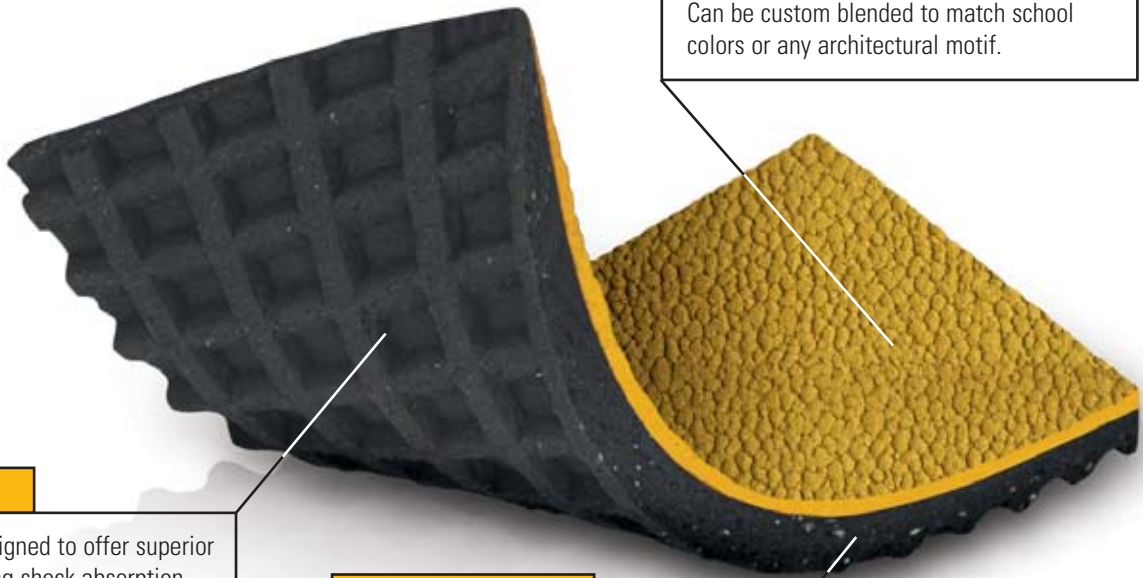

Proprietary base layer, designed for superior shock absorption and uniform performance characteristics.

Suitable for all multi-sport activities including volleyball, tennis & basketball.

Unique embossing provides optimal traction, even when wet.

TRUSPORT / DARK GRAY TS-41

TRUSPORT / LIGHT GRAY TS-40

TRUSPORT / DARK GREEN TS-31

TRUSPORT / LIGHT GREEN TS-30

TRUSPORT™

MULTIPURPOSE ATHLETIC SURFACE

PHYSICAL PROPERTIES	STANDARD	SPECIFICATION
Hardness Shore A	ASTM D 2240	60 Top / 45 Bottom ¹
Tensile Strength	ASTM D412-98a	550*
Elongation (%)	ASTM D412-98a	252*
Vertical Deformation	DIN 18032-2	0.6mm Pass*
Rolling Load	DIN 18032-2	1000N Pass*
Impact Resistance	DIN 18032-2	13Nm Pass*
Residual Impression	DIN 18032-2	0.05mm Pass*
Ball Rebound	DIN 18032-2	99% Pass*
Coefficient of Friction (Wet)	ASTM D 1894-2001	1.63
V.O.C. Compliance	ASTM D 5116	Yes
Flammability	ASTM E 648	.59 w/cm ² Class 1
Color Stability		Good
Chemical Resistance		Good
Light Reflection		Average
Chemical Resistance		Good
UV Resistance		Good

¹Customized Upon Request
*8mm Thickness

THICKNESS

Trusport Multipurpose Athletic Surface is available in 6, 8, 10, 12, 13 & 14mm thickness.

TEXTURE LAYER

100% brilliant solid colors designed to last!
Can be custom blended to match school colors or any architectural motif.

BASE LAYER

The base layer is designed to offer superior performance, including shock absorption and uniform performance.

CORE LAYER

Designed for heavy competition, indoors and out, the core layer provides added compaction resistance while providing a superior, long-lasting shock pad.