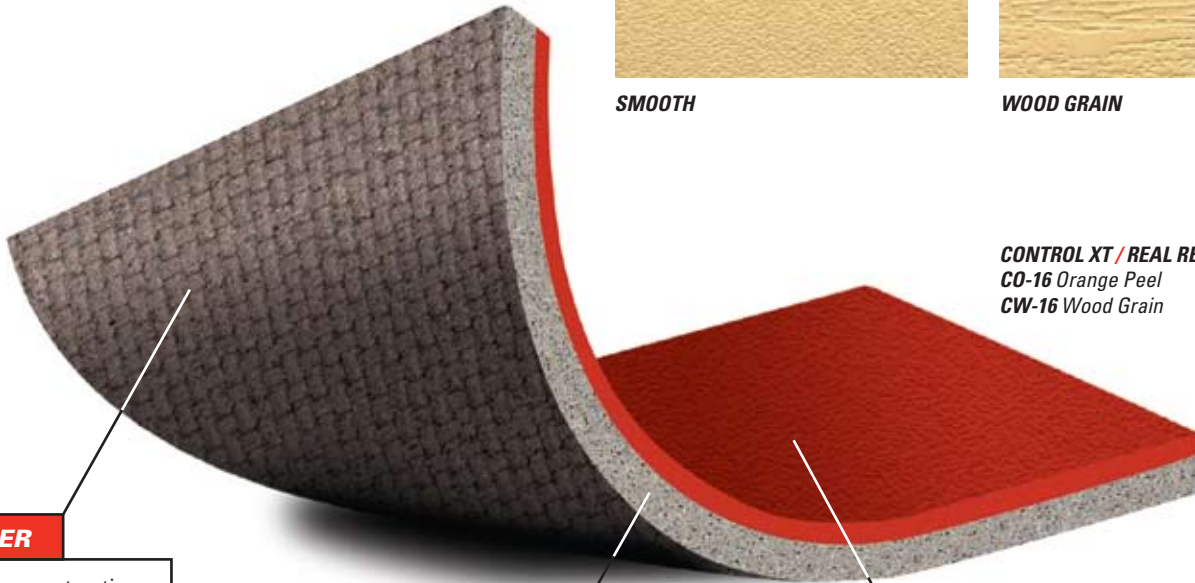

Suitable for multi-sports, including volleyball, basketball & aerobics.

Optional recycled rubber base layer qualifies for LEED® credits.

LINE COLORS

GREEN

BLUE

RED

BLACK

ORANGE

CONTROLXT™

SMOOTH OR TEXTURED ATHLETIC SURFACES

| PHYSICAL PROPERTIES | STANDARD | SPECIFICATION |
|--|---------------------|-----------------------|
| Shock Absorption | DIN 18032 | 35% |
| Hardness Shore A | ASTM D2240 | 68/55±5 |
| Critical Radiant Flux | ASTM E648, NFPA 101 | 1.03W/cm ² |
| Static Load Limit (mm) (250psi, 24h) | ASTM F970 | 0.28 |
| Fungal Resistance Test | ASTM G21-90 | No growth |
| Coefficient of Friction | ASTM D2047 | 0.99 Dry, 1.11 Wet |
| Taber Abrasion H-18, 1000g, 1000cycle | ASTM D12894-01 | 0.029 |
| Elongation | ASTM D-412 | ≥ 240 |
| Tensile Strength | ASTM D-412 | ≥ 2.6 |
| Ball Rebound | BS EN12235 | ≥ 95 |
| V.O.C. Compliance | ASTM D5116 | Yes |
| Color Stability | | Good |
| Light Reflection | | Average |
| Chemical Resistance | | Good |

THICKNESS

Control XT Smooth and Textured Athletic Surfaces are available in 5, 6, 8, 10, 12 & 14mm thickness.

AVAILABLE IN 2 TEXTURES

SMOOTH

WOOD GRAIN

BASE LAYER

Dual durometer construction provides outstanding force reduction and safety.

CORE LAYER

Core layer disperses impact, virtually eliminating "bottoming out."

TEXTURE LAYER

Designed for heavy indoor competition. Available in smooth or wood grain textures. 15 year wear warranty.

CONTROL XT / REAL RED
CO-16 Orange Peel
CW-16 Wood Grain