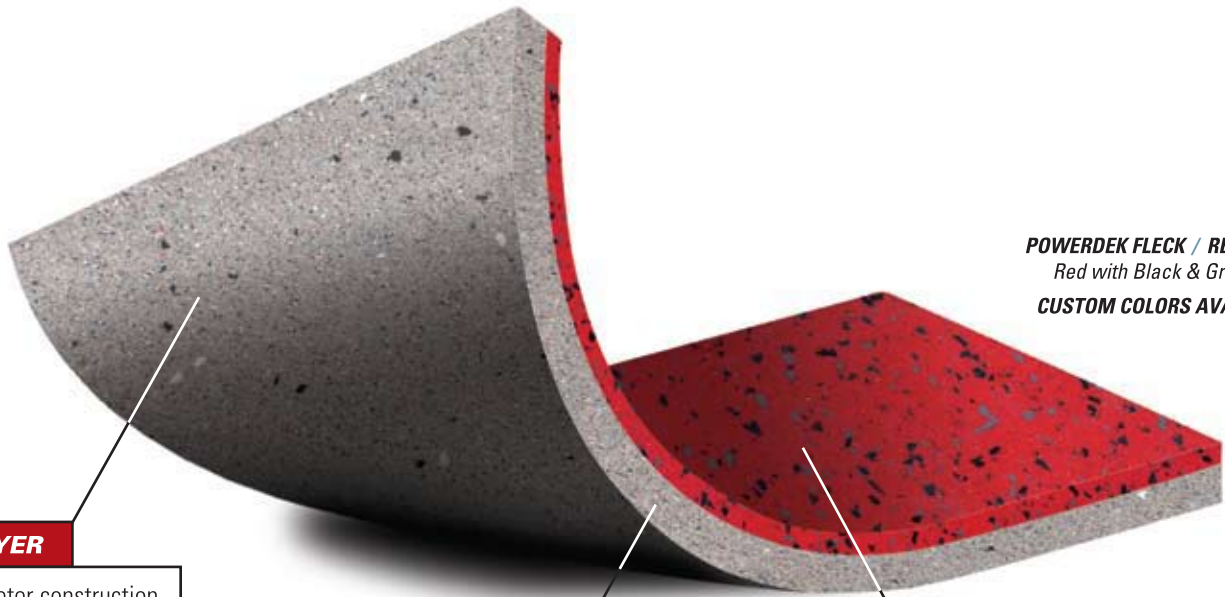

Vulcanized virgin rubber top layer offers brilliant colors that last! 10+ year life expectancy. **Green Certified**

POWERDEK FLECK / BURGUNDY PF-25
Burgundy with Black & Beige Fleck

POWERDEK FLECK / RED PF-16
Red with Black & Gray Fleck

POWERDEK FLECK / ORANGE PF-80
Orange with Gray & Beige Fleck

POWERDEK FLECK / GREEN PF-32
Green with Gray & Beige Fleck

POWERDEK FLECK / BLUE PF-21
Blue with Black & White Fleck

POWERDEKTM

FLECK
HIGH IMPACT SMOOTH ATHLETIC SURFACE

THICKNESS

Powerdek Fleck High Impact Smooth Athletic Surface is available in 6, 8 and 10mm thicknesses in 1.22 meter (4') wide rolls, 1 meter square tiles, or 1 meter interlocking tiles.

POWERDEK FLECK / RED PF-16
Red with Black & Gray Fleck
CUSTOM COLORS AVAILABLE